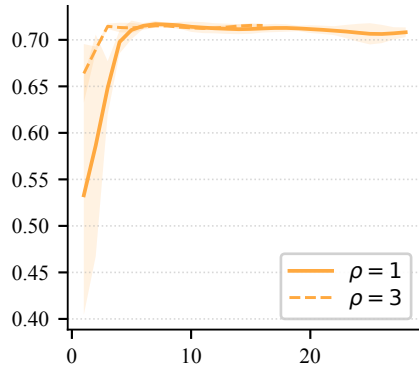

No latency

Low (~8 ms)

High (~50 ms)

Federation Round