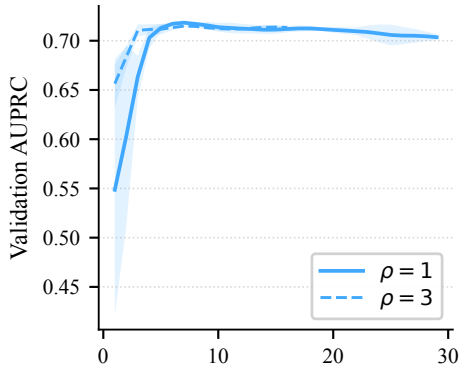

No latency

Low (~8 ms)

High (~50 ms)

Federation Round