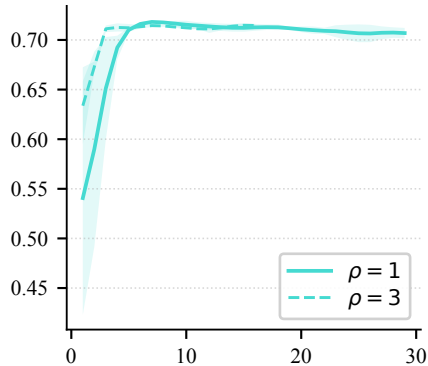

No latency

Low (~8 ms)

High (~50 ms)

Federation Round